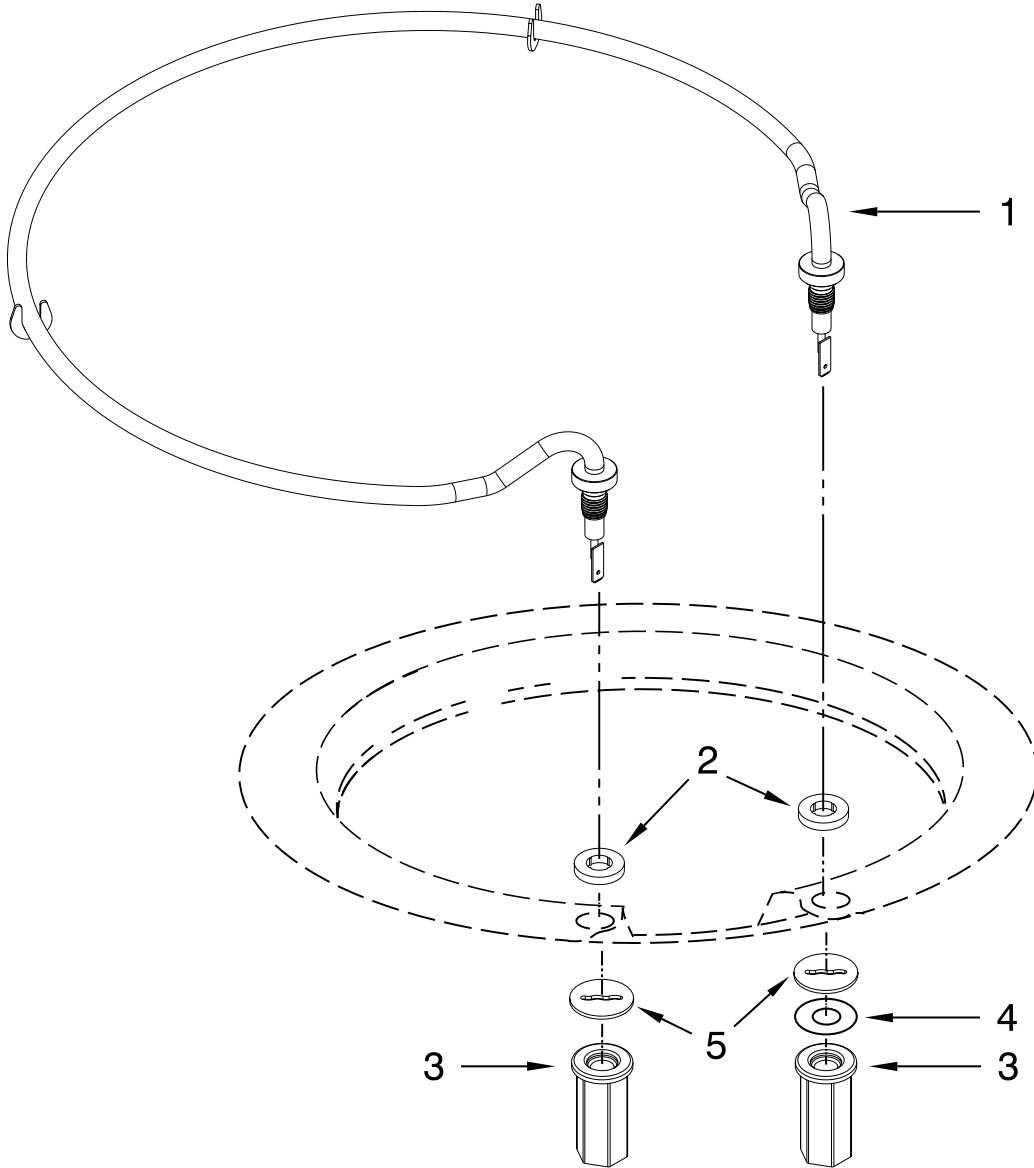

HEATER PARTS

For Models: KUDE48FXBL0, KUDE48FXWH0, KUDE48FXSS0
(Black) (White) (Stainless)

Illus. No.	Part No.	DESCRIPTION
1	W10195052	Heater Element Assembly (Also Includes Item 2)
2	717273	Washer, Heater Element
3	8268548	Nut, Heater Element
4	3400931	Retainer, Spring Grip
5	W10343251	Shield, Heater Nut

NOTE: If heater element is removed, it must be replaced.

FOR ORDERING INFORMATION REFER TO PARTS PRICE LIST